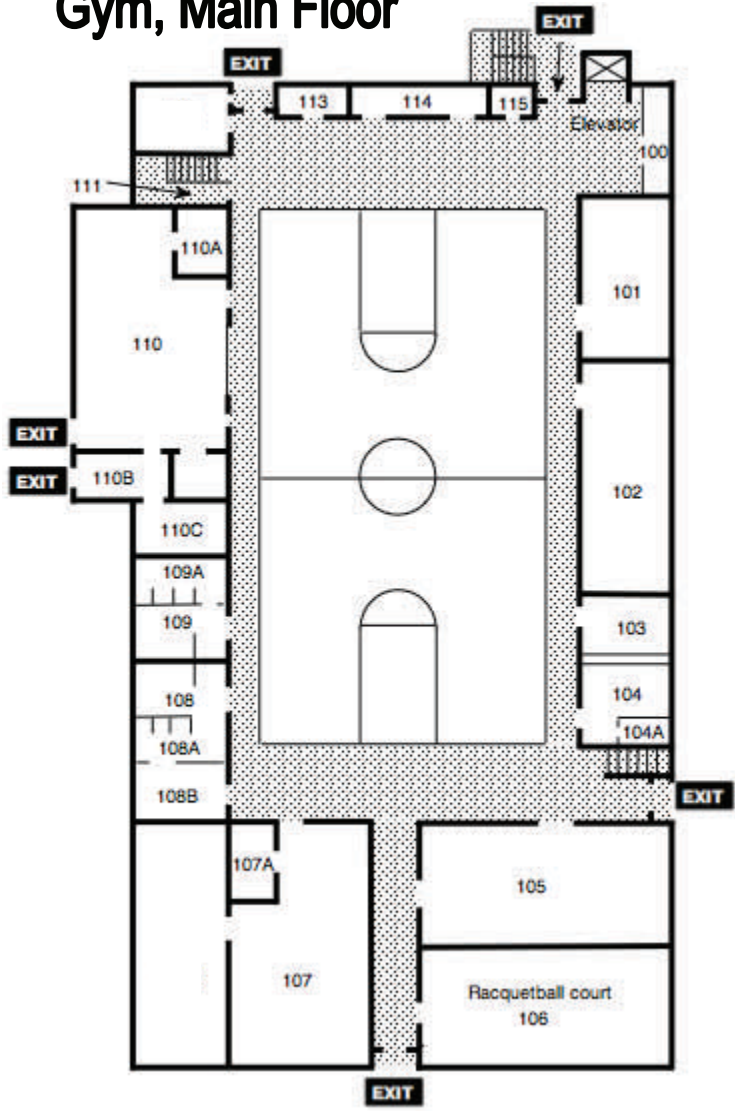

Puyallup Nazarene Children's Ministry
 1026 7th Ave. SW
 Puyallup WA 98371
 Phone: (253) 845-7508
 www.pnconline.org

Gym, Upper Floor

Gym, Main Floor

Sunday 9:00am (updated 2008)

- Birth—23mos Nursery, Main Bld.
- 2 yr old Main Bld. #116
- 3-4 yr olds Gym #102
- 5-6 yr olds Gym #107
- 1 grade Gym #202
- 2 grade Gym #203
- 3 grade Gym #204
- 4 grade Gym #214
- 5-6 gr.(Outloud) Gym #208

Sunday 10:45am

- Birth—23mos Nursery, Main Bld.
- 2 yr old Main Bld. #116
- Special Needs** Main Bld. #118
- 3 yr olds Gym #101
- 4 yr olds Gym #102
- Kindergarten Gym #107
- 1 grade Gym #202
- 2 grade Gym #203
- 3 grade Gym #204
- 4 grade Gym #214
- 5 & 6 grade Gym #208
- Quizzing Gym #200

Wednesday 7:00pm

- Birth -2 yr olds Nursery, Main Bld.
- 3-4 yr olds Gym #102
- 5-K yr olds Gym #107
- 1-4th grade Main Bld. Upper Rm
- 5th & 6th gr Gym #208

WOW DUDE!