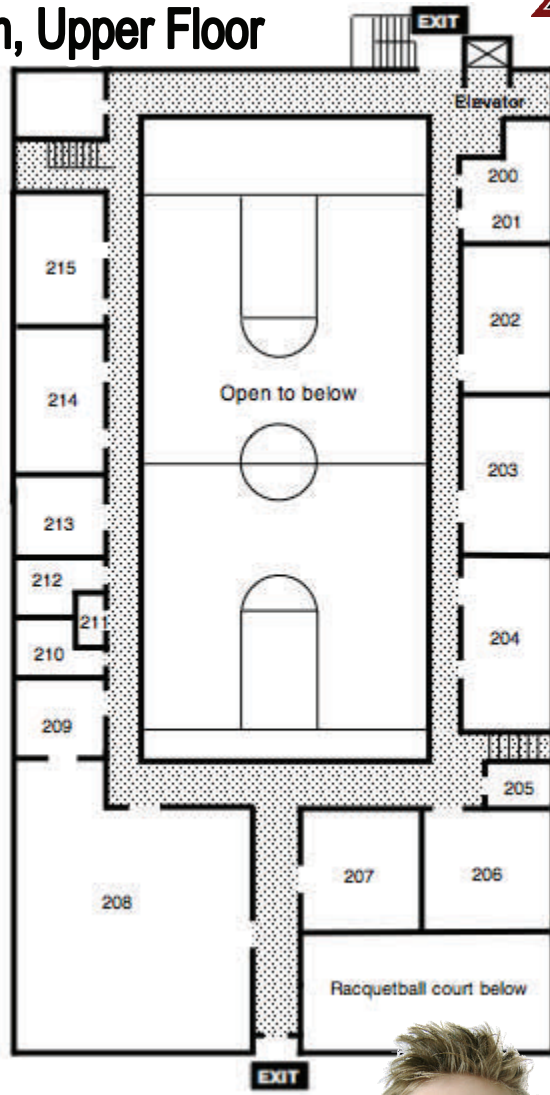

Puyallup Nazarene Children's Ministry
 1026 7th Ave. SW
 Puyallup WA 98371
 Phone: (253) 845-7508
 www.pnconline.org

Gym, Upper Floor

Gym, Main Floor

Sunday 9:00am (updated 2008)

- Birth—23mos Nursery, Main Bld.
- 2 yr old Main Bld. #116
- 3-4 yr olds Gym #102
- 5-6 yr olds Gym #107
- 1 grade Gym #202
- 2 grade Gym #203
- 3 grade Gym #204
- 4 grade Gym #214
- 5-6 gr.(Outloud) Gym #208

Sunday 10:45am

- Birth—23mos Nursery, Main Bld.
- 2 yr old Main Bld. #116
- Special Needs** Main Bld. #118
- 3 yr olds Gym #101
- 4 yr olds Gym #102
- Kindergarten Gym #107
- 1 grade Gym #202
- 2 grade Gym #203
- 3 grade Gym #204
- 4 grade Gym #214
- 5 & 6 grade Gym #208
- Quizzing Gym #200

Wednesday 7:00pm

- Birth -2 yr olds Nursery, Main Bld.
- 3-4 yr olds Gym #102
- 5-K yr olds Gym #107
- 1-4th grade Main Bld. Upper Rm
- 5th & 6th gr Gym #208

WOW DUDE!